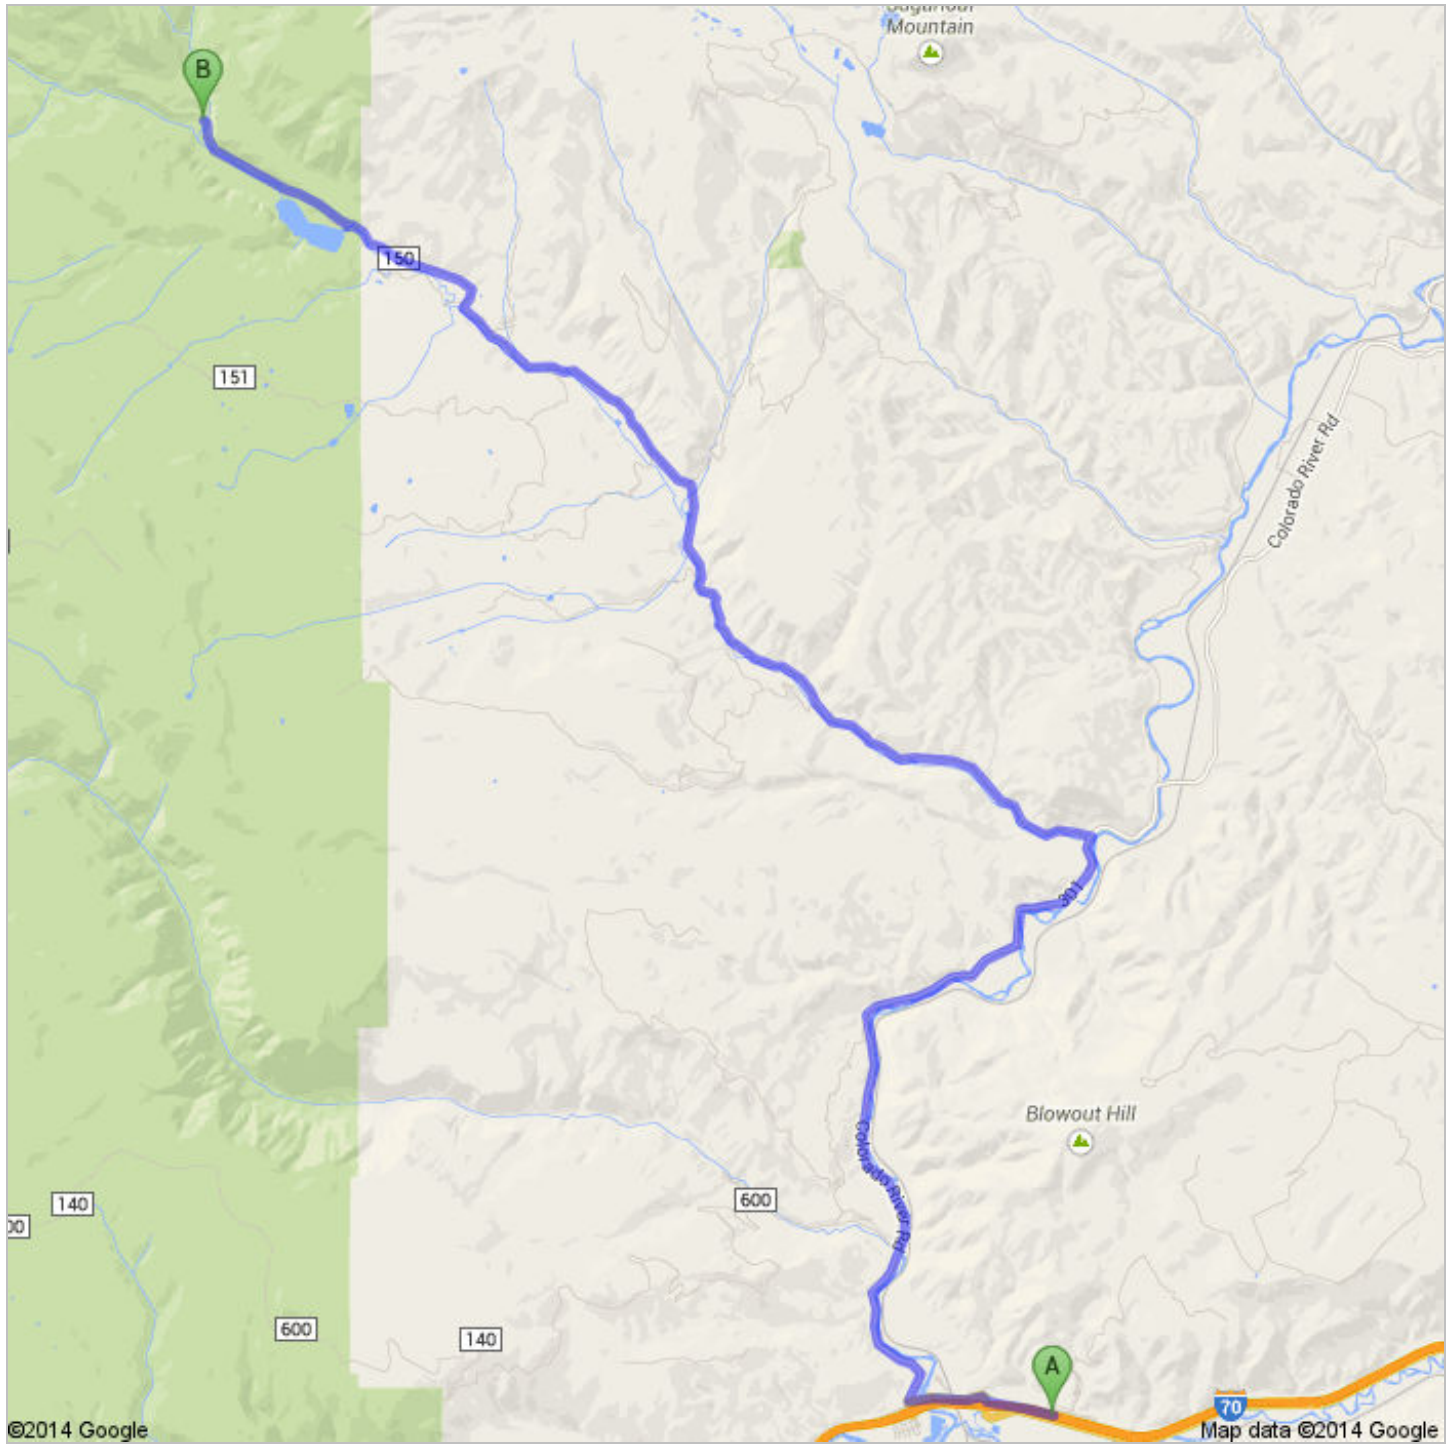

Directions to Ranch/Base Camp

Sweetwater Rd

19.8 mi – about 1 hour 17 mins

I-70 W

- | | | |
|--|--|----------------------------|
| | 1. Head west on I-70 W toward Exit 133 | go 0.4 mi
total 0.4 mi |
| | 2. Take exit 133 toward Dotsero | go 0.2 mi
total 0.6 mi |
| | 3. Turn right onto US-6 W
About 1 min | go 0.7 mi
total 1.3 mi |
| | 4. Turn right onto 301/Colorado River Rd
About 28 mins | go 6.9 mi
total 8.3 mi |
| | 5. Turn left onto Sweetwater Rd
About 34 mins | go 8.4 mi
total 16.6 mi |
| | 6. Slight right to stay on Sweetwater Rd
About 6 mins | go 1.5 mi
total 18.1 mi |
| | 7. Turn right to stay on Sweetwater Rd
Destination will be on the left
About 7 mins | go 1.7 mi
total 19.8 mi |

Ranch/Base Camp
Sweetwater Rd

These directions are for planning purposes only. You may find that construction projects, traffic, weather, or other events may cause conditions to differ from the map results, and you should plan your route accordingly. You must obey all signs or notices regarding your route.

Map data ©2014 Google

Directions weren't right? Please find your route on maps.google.com and click "Report a problem" at the bottom left.