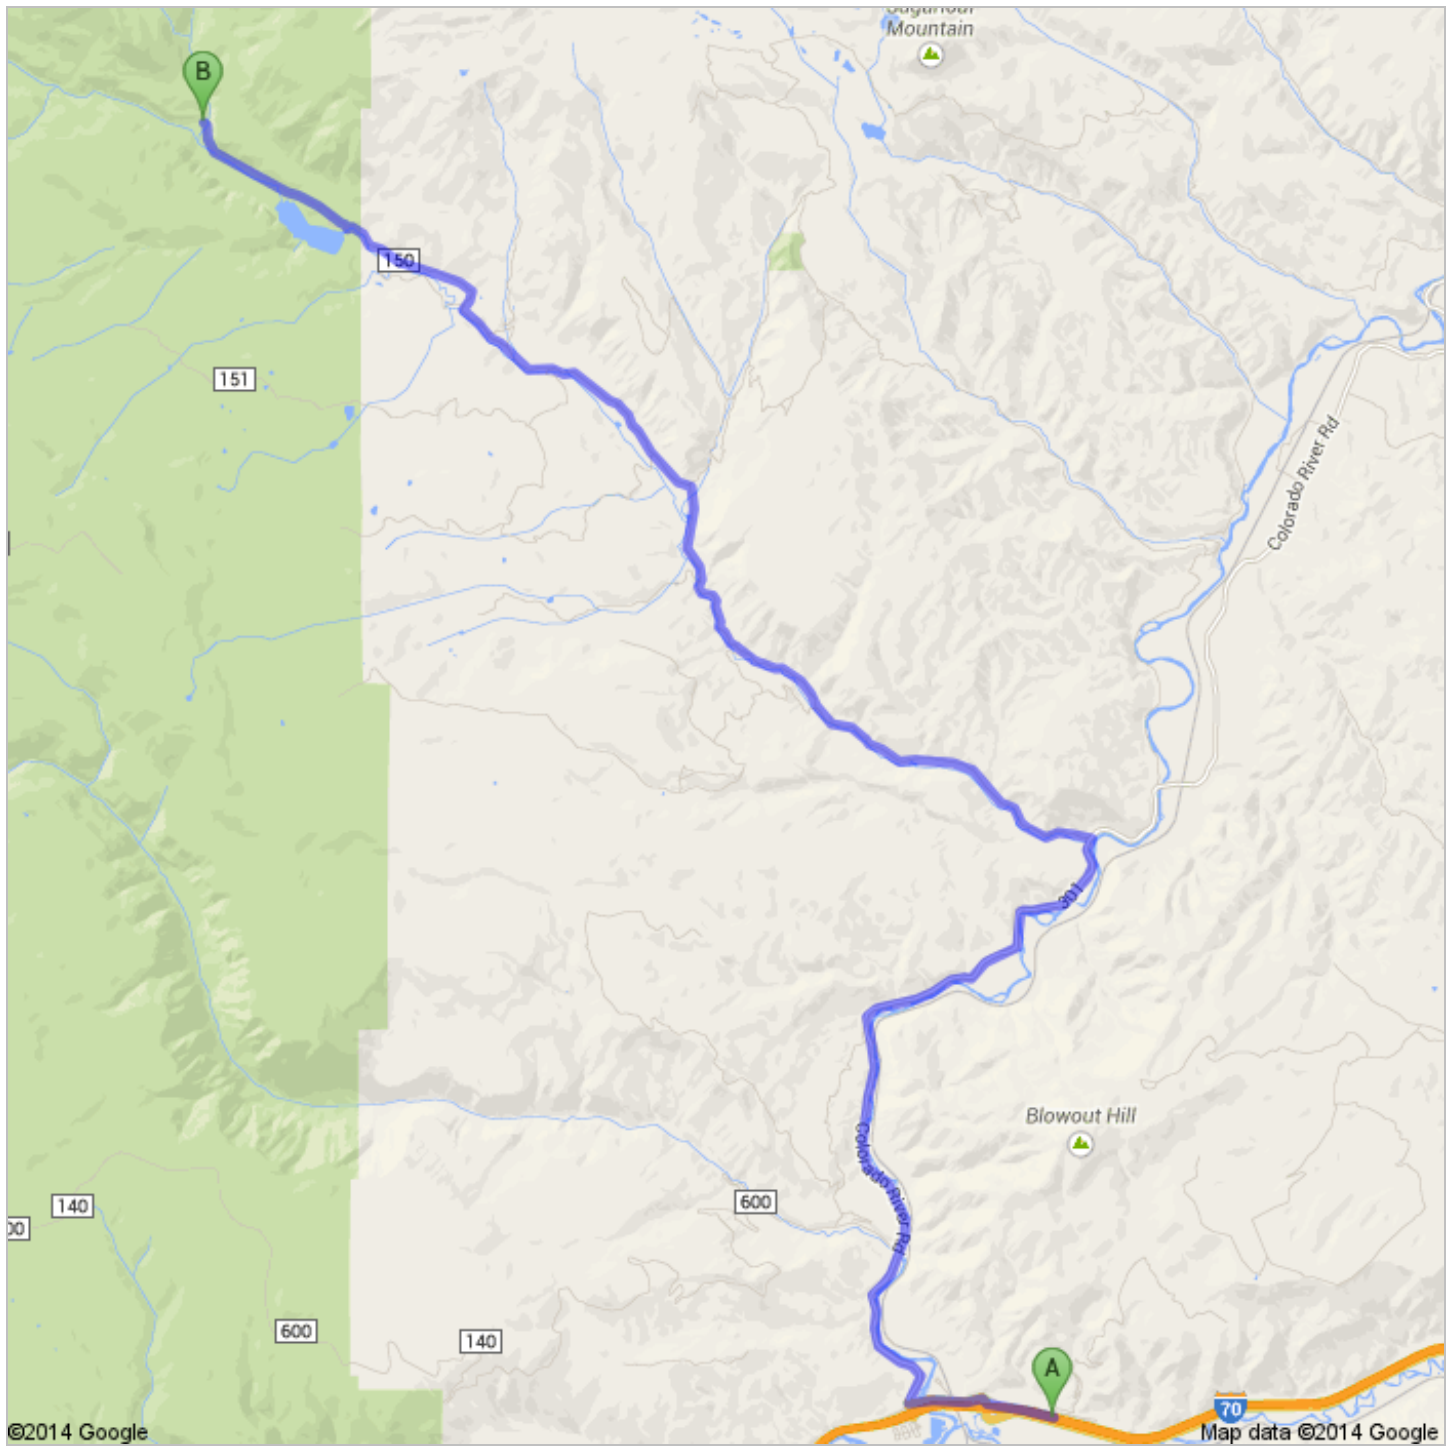

Directions to Ranch/Base Camp

Sweetwater Rd

19.8 mi – about 1 hour 17 mins

I-70 W

- | | | |
|--|--|----------------------------|
|  | 1. Head west on I-70 W toward Exit 133 | go 0.4 mi
total 0.4 mi |
|  | 2. Take exit 133 toward Dotsero | go 0.2 mi
total 0.6 mi |
|  | 3. Turn right onto US-6 W
About 1 min | go 0.7 mi
total 1.3 mi |
|  | 4. Turn right onto 301/Colorado River Rd
About 28 mins | go 6.9 mi
total 8.3 mi |
|  | 5. Turn left onto Sweetwater Rd
About 34 mins | go 8.4 mi
total 16.6 mi |
|  | 6. Slight right to stay on Sweetwater Rd
About 6 mins | go 1.5 mi
total 18.1 mi |
|  | 7. Turn right to stay on Sweetwater Rd
Destination will be on the left
About 7 mins | go 1.7 mi
total 19.8 mi |

**Ranch/Base Camp**

Sweetwater Rd

These directions are for planning purposes only. You may find that construction projects, traffic, weather, or other events may cause conditions to differ from the map results, and you should plan your route accordingly. You must obey all signs or notices regarding your route.

Map data ©2014 Google

Directions weren't right? Please find your route on maps.google.com and click "Report a problem" at the bottom left.